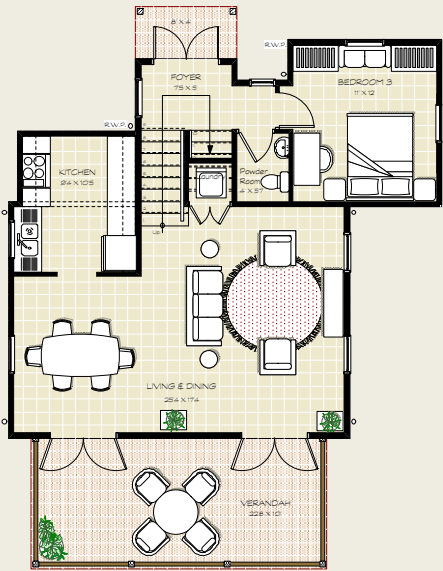

## Thistle

Bedrooms: 3 / Bathrooms: 2 / Actual Size: 1,493 sq. ft.

## Floor Area Key

Ground Floor  
(1,036 sq. ft.)

First Floor  
(457 sq. ft.)

Thistle	Sq.Ft
Kitchen	9'4 x 10'5
Living & Dining Room	25'4 x 17'4
Master Bedroom	12' x 14'
Bedroom 2	11' x 12'
Bedroom 3	11' x 12'
Master Bathroom	9'6 x 5'
Bathroom 2	8'4 x 5'
Verandah	22'8 x 10'
Powder Room	4' x 5'7