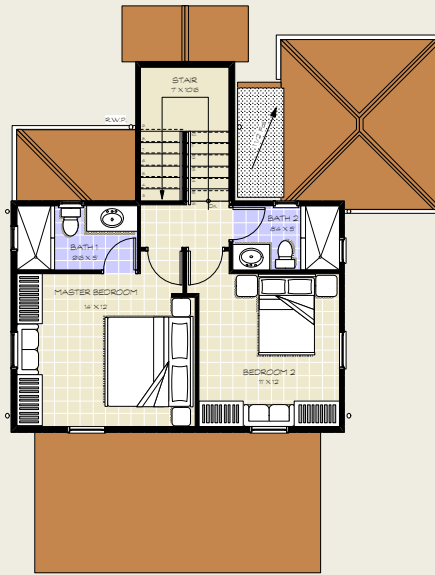

## Thistle

Bedrooms: 3 / Bathrooms: 2 / Actual Size: 1,493 sq. ft.

## Floor Area Key

Ground Floor  
(1,036 sq. ft.)

First Floor  
(457 sq. ft.)

Thistle	Sq.Ft
Kitchen	9'4 x 10'5
Living & Dining Room	25'4 x 17'4
Master Bedroom	12' x 14'
Bedroom 2	11' x 12'
Bedroom 3	11' x 12'
Master Bathroom	9'6 x 5'
Bathroom 2	8'4 x 5'
Verandah	22'8 x 10'
Powder Room	4' x 5'7